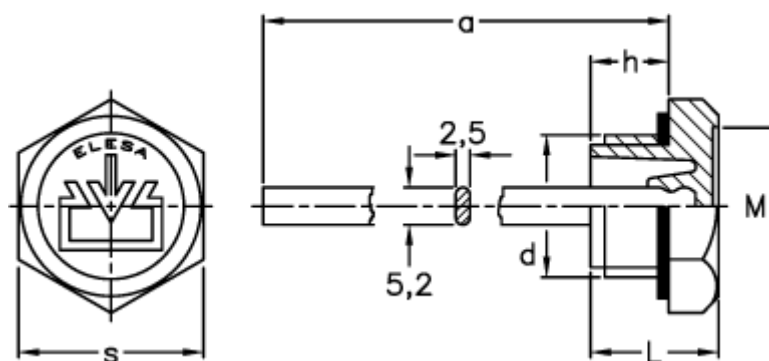

Data Sheet

Article number: 2311059541

Description: E+G Oil fill plug, w/breather hole
TCD.1+a, black

Measures

a = 195

d = G 1

h = 13

L = 22

M = 31.0

s = 38

Tightening torque N m = 12 til 15